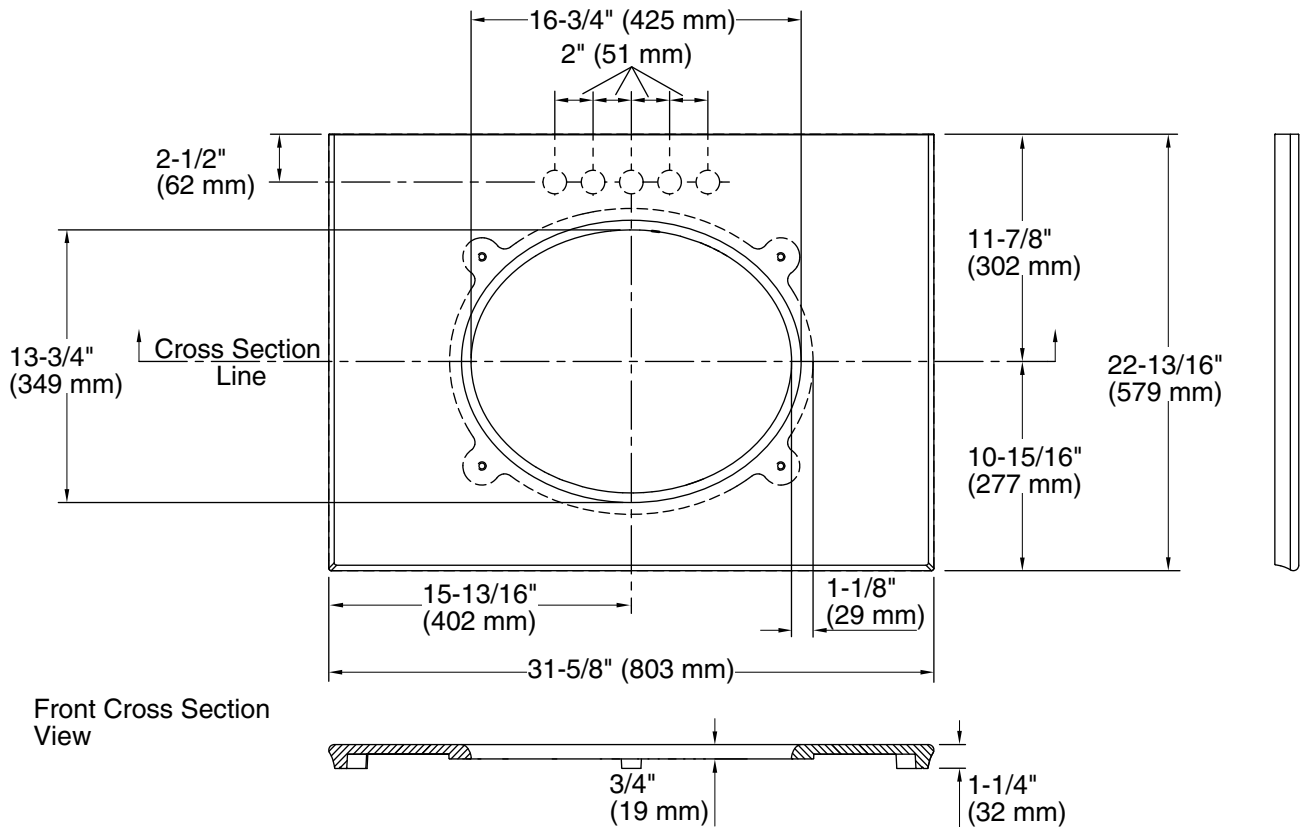

Front Cross Section
View

Technical Information

All product dimensions are nominal.

Bowl configuration: Single

Installation: Vanity top/ITB

Bowl area (Only): Length: 16-3/4" (425 mm)
Width: 13-3/4" (349 mm)

Notes

Install this product according to the installation instructions.

Observe all local plumbing and building codes.

This countertop is designed to be installed with a KOHLER or standard-size vanity.

Faucet hole and sink-mounting locations are marked on the underside of the countertop.